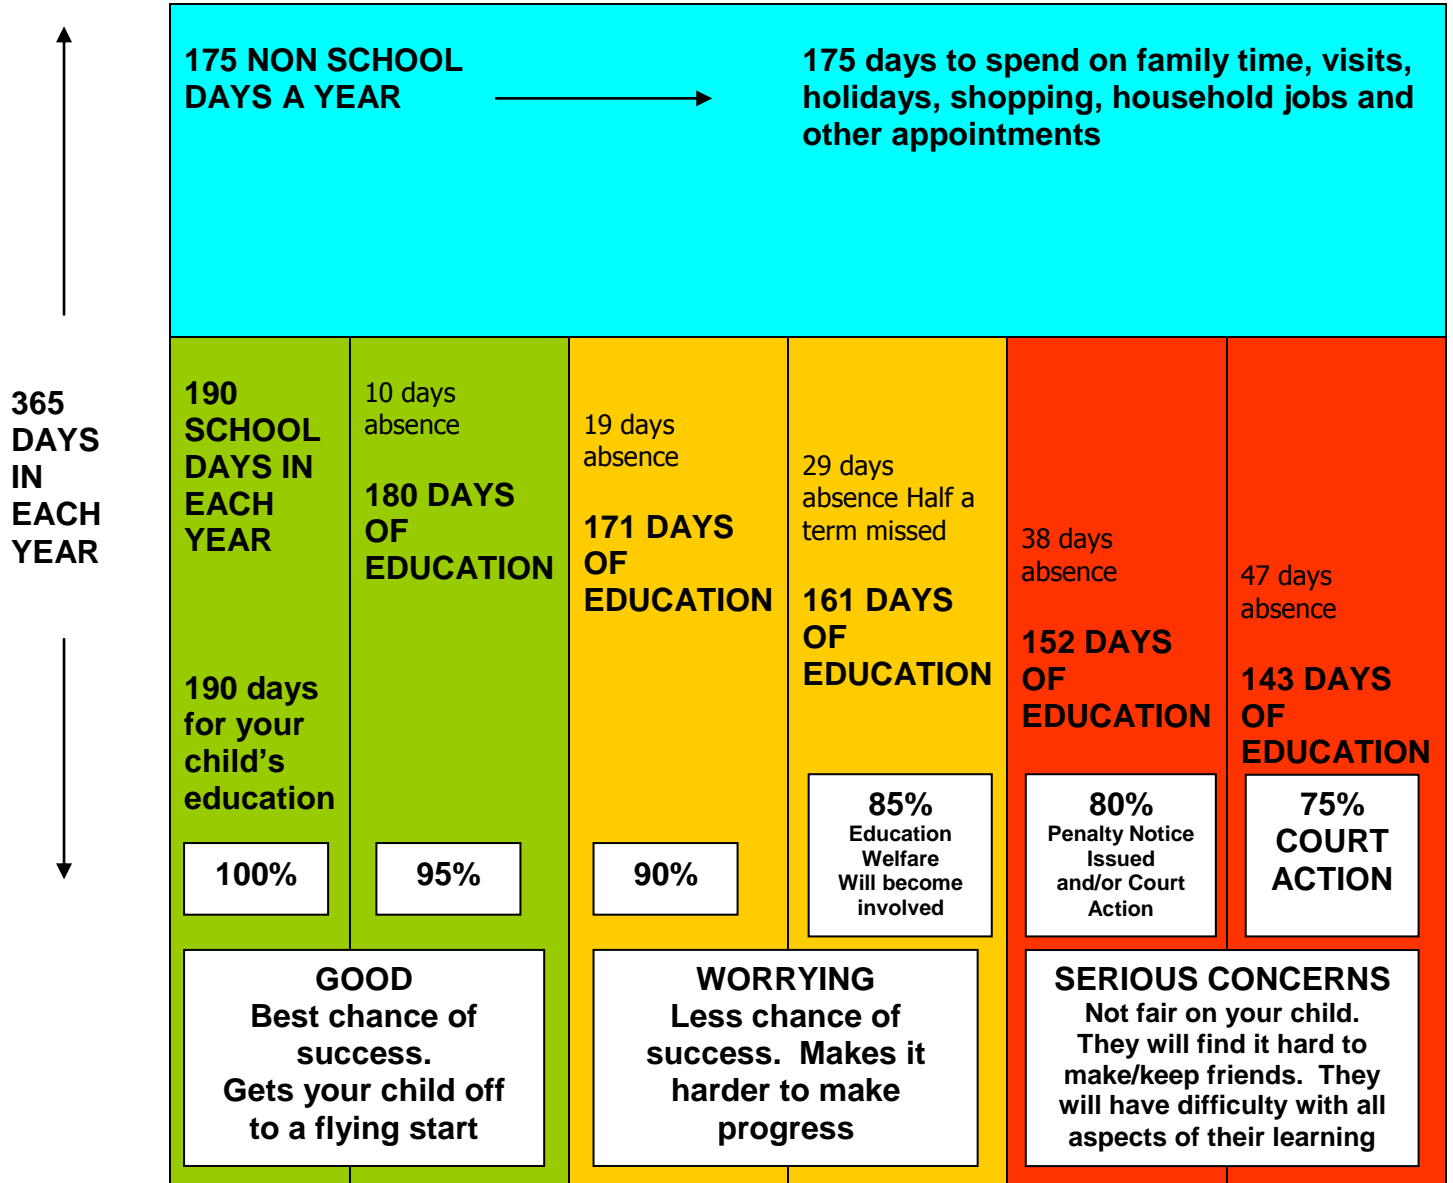

DERBY CITY COUNCIL

Days off school add up to lost learning

- Please don't let your child miss out on the education they deserve and have a right to.

If you are worried about your child's attendance please talk to us at school about it or contact the Education Welfare Service on Derby 641448